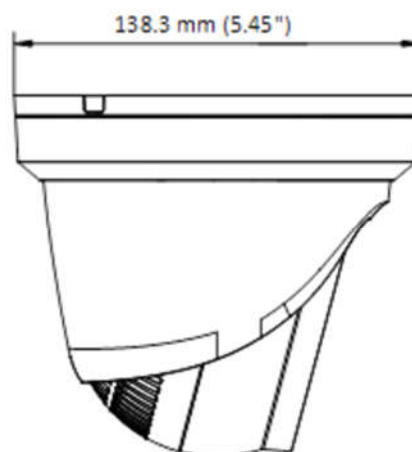

Available Model

DS-2TD1217B-6/PA

Dimension