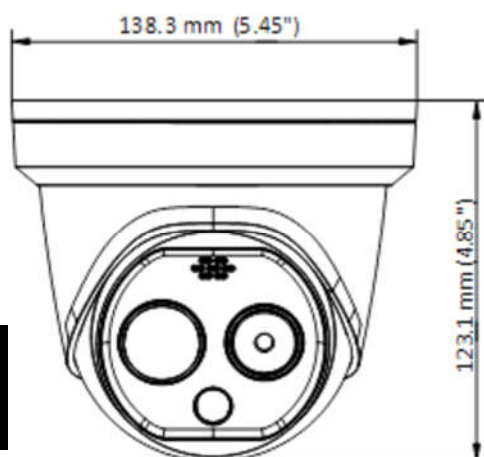

Available Model

DS-2TD1217B-6/PA

Dimension